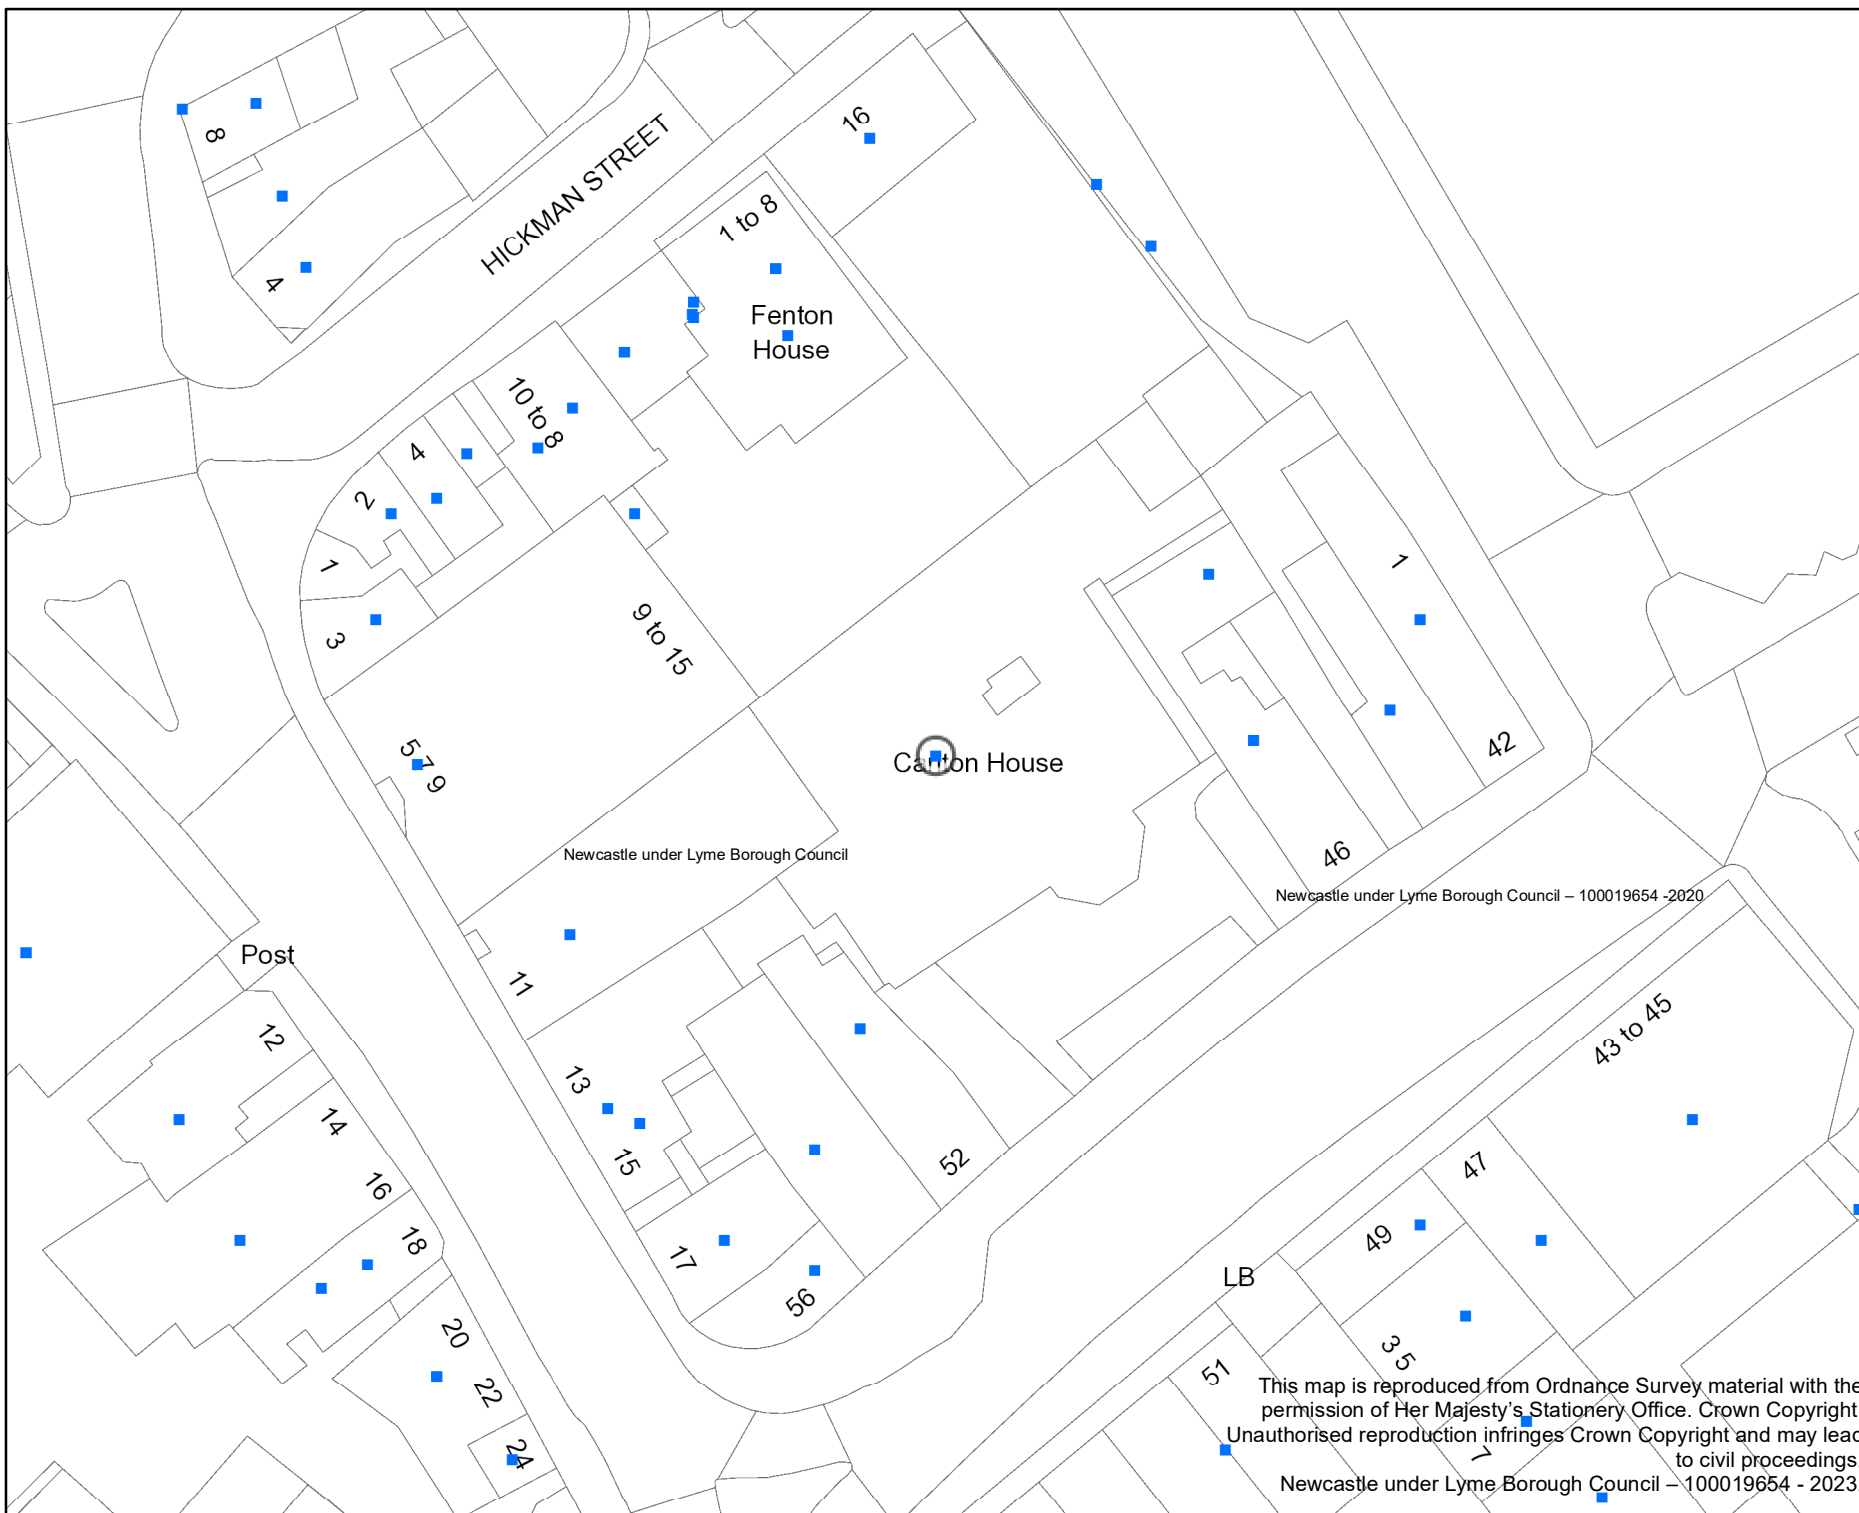

Carlton House location

Newcastle Under Lyme
Borough Council
Castle House
Barracks Road
Newcastle Under Lyme
ST5 1BL

14/08/2023

Scale: 1:500